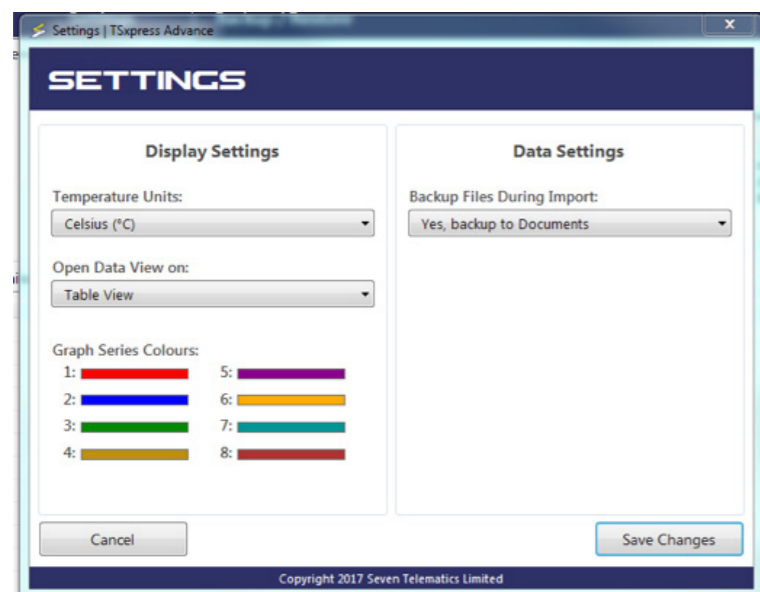

TSxpress Advance version 0.9.6.0

This document refers to TSxpress Advance version 0.9.6.0
The minimum PC specification required to operate TSxpress Advance is as follows:

Pentium processor.

Windows 7-10, 32 or 64 bit operating systems.
512Mb RAM minimum (according to operating system).

1GB free hard drive.

internet connection to install the software

800 x 600 resolution colour monitor (minimum) 1024 x 768 preferred.

USB port required for download from TranScan Advance

TSxpress Advance version 0.9.6.0