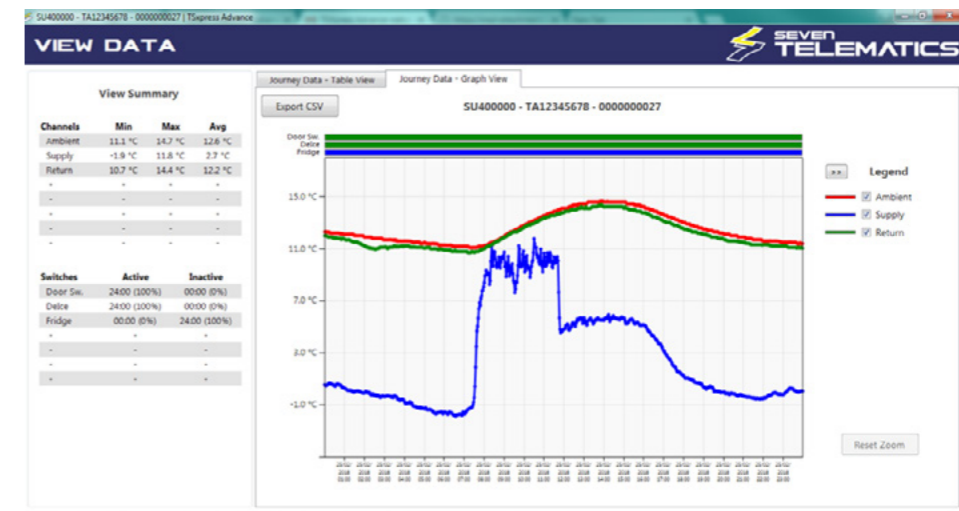

Graph View

Val.	Date / Time	Ambient	Supply	Return	Door Sw	Door Delc	Fridge
Y	25/02/2018 00:00:11	12.3 °C	0.6 °C	12.0 °C	Active	Active	Inactive
Y	25/02/2018 00:02:12	12.8 °C	0.5 °C	12.0 °C	Active	Active	Inactive
Y	25/02/2018 00:04:11	13.3 °C	0.5 °C	12.0 °C	Active	Active	Inactive
Y	25/02/2018 00:06:13	12.3 °C	0.5 °C	12.0 °C	Active	Active	Inactive
Y	25/02/2018 00:08:12	12.3 °C	0.5 °C	12.0 °C	Active	Active	Inactive
Y	25/02/2018 00:10:11	12.3 °C	0.6 °C	11.9 °C	Active	Active	Inactive
Y	25/02/2018 00:12:12	12.9 °C	0.6 °C	11.9 °C	Active	Active	Inactive
Y	25/02/2018 00:14:11	12.3 °C	0.7 °C	11.9 °C	Active	Active	Inactive
Y	25/02/2018 00:16:13	12.2 °C	0.7 °C	11.9 °C	Active	Active	Inactive
Y	25/02/2018 00:18:12	12.2 °C	0.7 °C	11.9 °C	Active	Active	Inactive
Y	25/02/2018 00:20:11	12.2 °C	0.6 °C	11.9 °C	Active	Active	Inactive
Y	25/02/2018 00:22:13	12.2 °C	0.6 °C	11.9 °C	Active	Active	Inactive
Y	25/02/2018 00:24:11	12.2 °C	0.6 °C	11.9 °C	Active	Active	Inactive
Y	25/02/2018 00:26:13	12.2 °C	0.6 °C	11.9 °C	Active	Active	Inactive
Y	25/02/2018 00:28:12	12.2 °C	0.5 °C	11.8 °C	Active	Active	Inactive
Y	25/02/2018 00:30:11	12.2 °C	0.5 °C	11.8 °C	Active	Active	Inactive
Y	25/02/2018 00:32:13	12.2 °C	0.4 °C	11.8 °C	Active	Active	Inactive
Y	25/02/2018 00:34:11	12.2 °C	0.5 °C	11.9 °C	Active	Active	Inactive
Y	25/02/2018 00:36:13	12.2 °C	0.6 °C	11.8 °C	Active	Active	Inactive
Y	25/02/2018 00:38:12	12.2 °C	0.6 °C	11.8 °C	Active	Active	Inactive
Y	25/02/2018 00:40:11	12.2 °C	0.6 °C	11.8 °C	Active	Active	Inactive
Y	25/02/2018 00:42:12	12.2 °C	0.5 °C	11.8 °C	Active	Active	Inactive
Y	25/02/2018 00:44:11	12.2 °C	0.6 °C	11.8 °C	Active	Active	Inactive
Y	25/02/2018 00:46:13	12.2 °C	0.5 °C	11.8 °C	Active	Active	Inactive
Y	25/02/2018 00:48:12	12.2 °C	0.5 °C	11.8 °C	Active	Active	Inactive