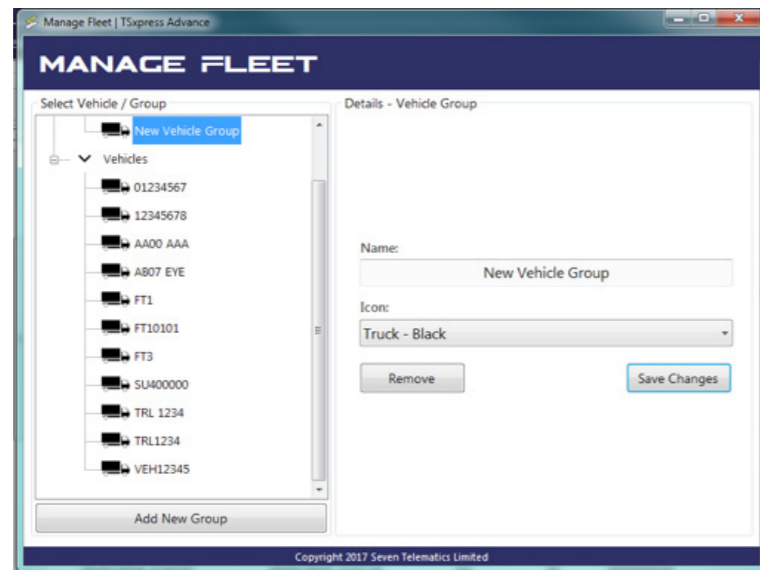

Programme management tools