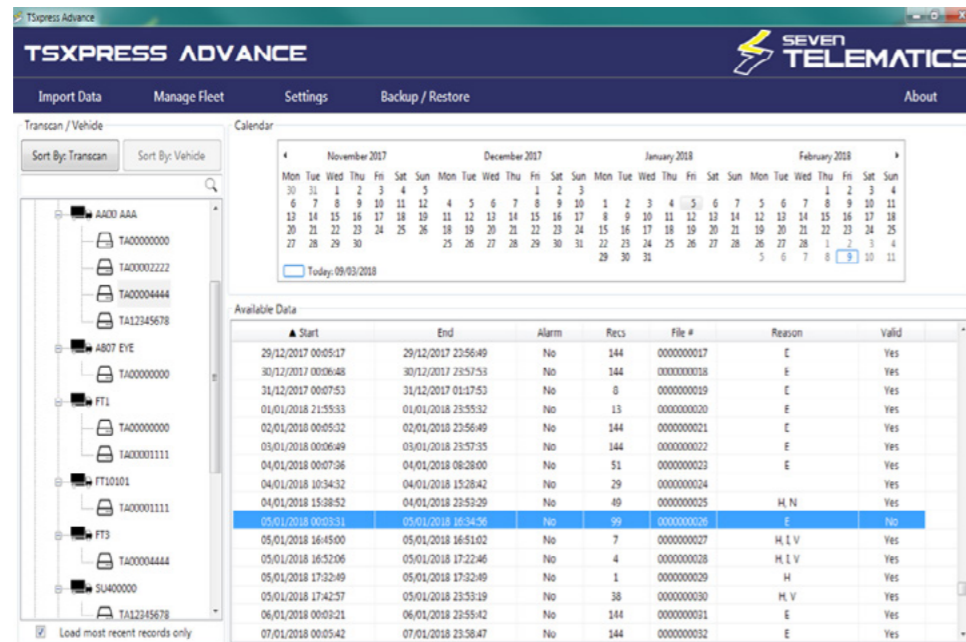

Seven Telematics cannot accept liability for any damages or loss of information resulting from the use of information contained in this document. All rights reserved.

Supplied as a download for quick and simple installation, TSxpress Advance Data Management Software provides a set of tools to allow users of Seven TranScan Advance temperature recorders to store and analyse their data.

Note that this software is not compatible with Transcan2 products.

Data is transferred from the recorder via USB memory stick to the computer

Use the explorer type recorder manager to quickly choose a vehicle from your fleet and review the data available. Select data from the list displayed, double click to display information for the chosen date (file) as a Graph or Table.